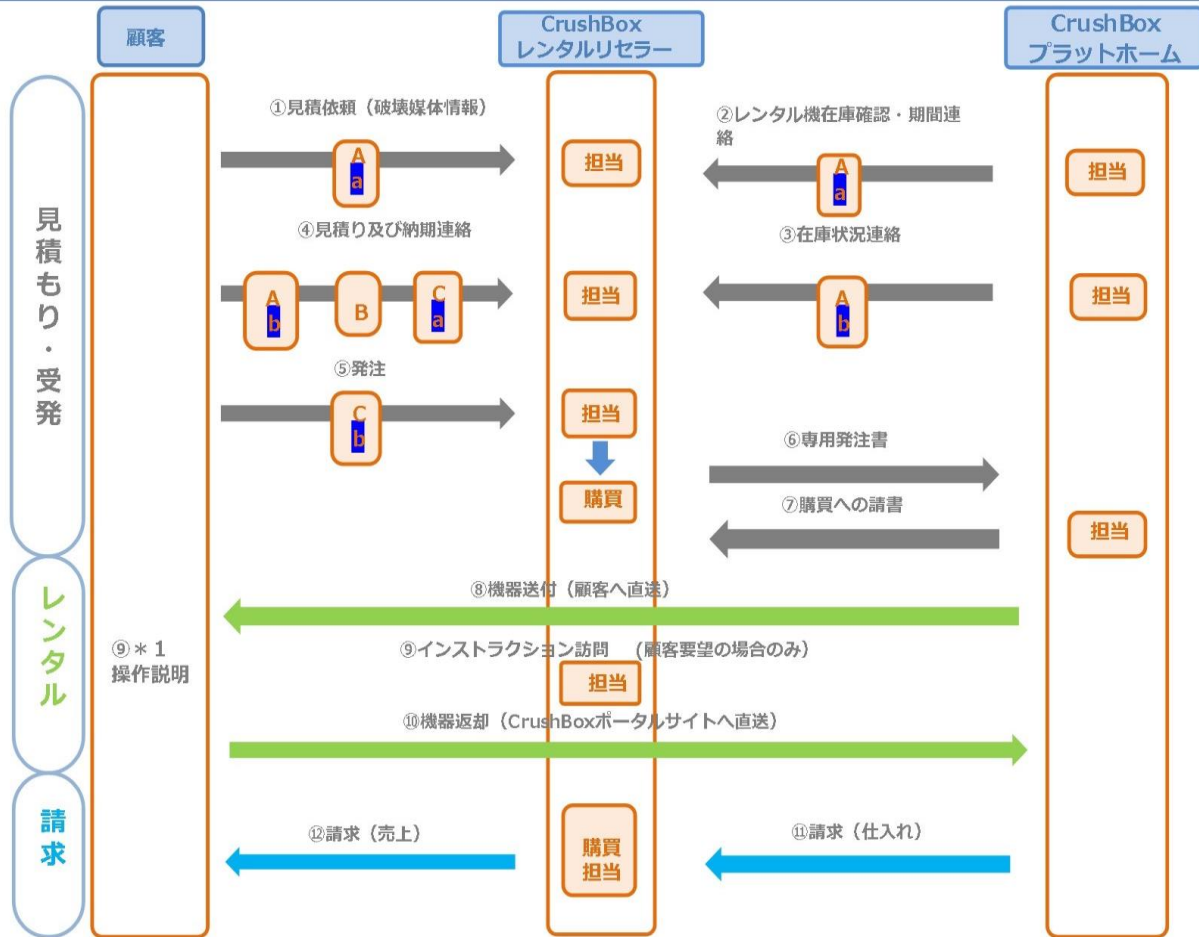

● CrushBox レンタル・シェアレンタルフロー

1. **A** 「Crushbox データ物理破壊装置等の短期レンタル及びシェアレンタル申込書」
   B 「レンタルリセラー雛形の見積書」
   C 「顧客 → レンタルリセラー用の注文書」
2. *1 ⑨操作説明について
   1) 機器同梱のビデオによる顧客自習
   2) Zoomによる説明 (CrushBoxプラットフォームが対応)
   3) レンタルリセラー訪問指導
   但し、オンサイト破壊サービスの場合は訪問

Crush Boxレンタル価格表A:一週間・B二週間(基本料金・往復運送費) * 個数課金は4ページを参照ください。

CrushBoxレンタル価格表

機種(型式)		基本料金			個数 課金(カウンター値)										破壊対象メディア		
		短期レンタル(1週間) 土日含む/¥	短期レンタル(2週間) 土日含む/¥	運賃	1~200 個	201~300 個	301~400 個	401~500 個	501~600 個	601~700 個	701~800 個	801~900 個	901~1000 個	1001~ 個			
1	HDB-25	HDB-15	¥20,000	-	¥5,000	-	-	-	-	-	-	-	-	-	-	-	HDD
2	HDB-30V	HDB-20V	¥30,000	-	¥5,000	-	-	-	-	-	-	-	-	-	-	-	HDD/SSD
HDB(手動機) は3.5HDDを10個破壊する場合、レバーを上下80~200回操作します。よって大量破壊用途には向きません。																	
1	DB-35III	DB-25II	¥40,000	¥60,000	¥10,000	¥0	¥50,000	¥100,000	¥140,000	¥170,000	¥190,000	¥210,000	¥230,000	¥240,000	応相談	-	HDD
2	DB-60PRO	DB-50PRO	¥60,000	¥90,000	¥10,000	¥0	¥70,000	¥130,000	¥180,000	¥210,000	¥240,000	¥260,000	¥270,000	¥280,000	応相談	-	HDD
3	DB-80SSD	DB-50SSD	¥60,000	¥90,000	¥10,000	¥0	¥70,000	¥130,000	¥180,000	¥210,000	¥240,000	¥260,000	¥270,000	¥280,000	応相談	-	SSD/2.5 各種フラッシュ HDD/2.5
4	MB-25III	MB-20III	¥60,000	¥90,000	¥10,000	¥0	¥70,000	¥130,000	¥180,000	¥210,000	¥240,000	¥260,000	¥270,000	¥280,000	応相談	-	DLT/LTO/ QIC/ 各種テープ

総合計(計算式) = 基本料金(1週間) + 運賃 + 個数課金							
例 DB-60PRO 一週間レンタル、処理数830個(カウンター値) 破壊メディア(3, 5HDD)の場合							
機種名	基本料金	送料	処理数	追加課金料金	合計(税別)	税	税込み価格
DB60PRO	¥60,000	¥10,000	830	¥270,000	¥340,000	¥34,000	¥374,000