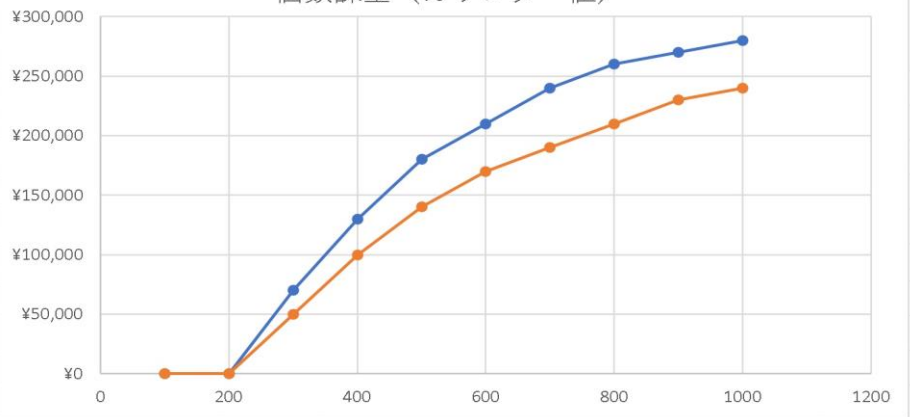

CrushBoxは、「5W2H2C」のハイリスクアプローチの視点で選んでね!

個数課金(カウンター値)

個数	DB60PRO DB80SSD MB25 III	DB-35 III
100	¥0	¥0
200	¥0	¥0
300	¥70,000	¥50,000
400	¥130,000	¥100,000
500	¥180,000	¥140,000
600	¥210,000	¥170,000
700	¥240,000	¥190,000
800	¥260,000	¥210,000
900	¥270,000	¥230,000
1000	¥280,000	¥240,000

個数課金(カウンター値)

レンタルリセラー (提携事業者)

日東ホルカム株式会社 **NITTOH** HORUKAMU

<東京ショールーム/東京 R & D 事業所>

〒130-0014 東京都墨田区亀沢2-4-10

TEL:03-6240-4555 FAX:03-6240-4566

本社: 〒297-0029 千葉県茂原市高師585

TEL:0475-20-1280 FAX:0475-20-1277

ホームページ <https://www.nittohorukamu.com>

問合せ先: info@nittohorukamu.com